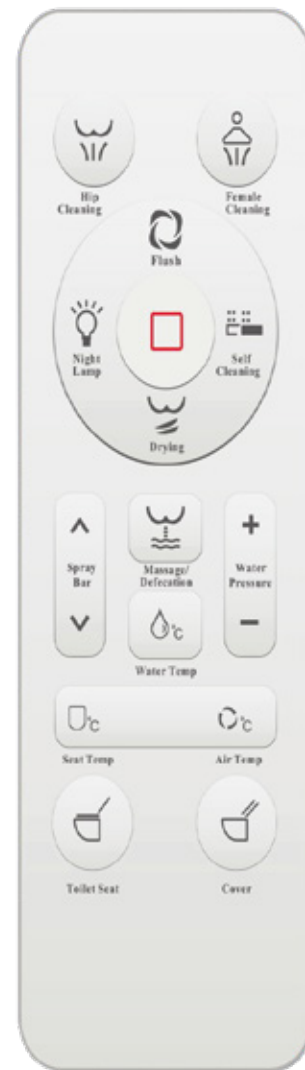

ENER-J[®]

Smart Home Living

Smart Toilet Seat with Auto open & close function

SKU CODE:

SHA5361

Ean Code on box:

5061004713346

Packing

Outer Carton

Packing Qty

1pcs/ctn

Features

Smart Bidet with Remote Control

Electrical Leakage Protection

Adjustable Water /Drying/ Seat Temperature

ECO energy saving

Adjustable Nozzle Position

Technical Parameters

Rated Voltage	AC 220V
Rated Frequency	50Hz
Rated Power	1050W inlet water temp 15° under the condition 0.2MPa
Ambient Temperature	4° - 40°
Inlet Water Temperature	5° - 35°
Water Supply	Angle valve quick coupling
Toilet type	Floor-to-Floor/Wall-mounted
Antibacterial	Sprinklers, seat rings, foam shields
Night Light Setting	Remote control
Power cord length	Active length ≥ 1m
Flip the cover	Silent slow fall/ automatic flip/ manual flip
Product Size	515*390*100mm
Product Weight	About 3.7KGs

Package Includes:

1. Smart toilet Cover*1
2. Manual
3. Certificate
4. Remote control
5. Angle Valve
6. PE pipe (one long and one short)
7. Quick release base plate
8. Accessoris package
9. Bubble guard (for high side)
10. PP filter (for high side)